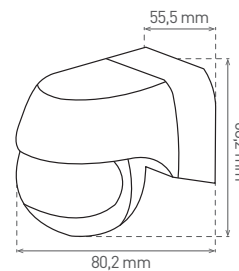

SENSOR 90

POHYBOVÉ ČIDLLO

pohybové ovládání svítidel

možnost regulace:

- čas (TIME)
- nastavení (noc/den) (LUX)

maximální zatížení 800W (PF≈1)

spolupracuje s LED svítilny

- 220-240V~ 50/60Hz
- max. 3,5A 800VA~
- IP44
- House icon
- Temperature icon: -20+40°C
- 100
- 1-50
- CE
- RoHS

								DKC
SENSOR 90 B	GXSE008	8592660115825	černá	180	12m	10s-15min	3-2000	284 Kč